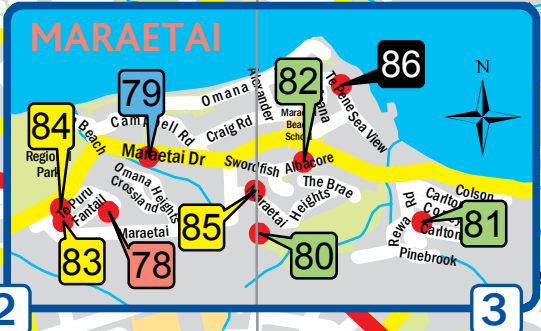

Branch Locations

B	Beachlands	Ph 09 5364990
D	Dannemora	Ph 09 2716199
HP	Highland Park	Ph 09 5349042
H	Howick	Ph 09 5345139
ML	Meadowlands	Ph 09 5353153
P	Pakuranga	Ph 09 5769029
W	Whitford	Ph 09 5308292

Price Bracket

Light Blue	Under $400,000
Light Green	$400,000 to $600,000
Yellow	$600,000 to $800,000
Black	Over $800,000
Red	No Price Specified

How to use this guide:
Each number on the map indicates the location of an Open home. This number corresponds with the adjacent Open Home list. Use the map to assist you to plan and navigate.

- Open
- Motorway
- Main Roads
- Other Roads
- Park, Reserve
- Hospital
- School
- Cemetery
- Sea, Lake, River

EXAMPLE ONLY