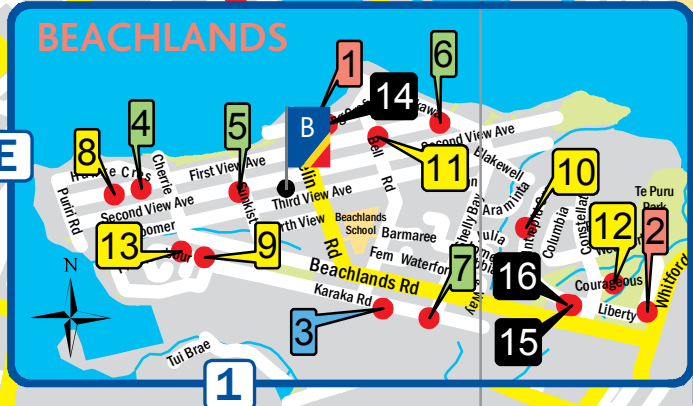

Branch Locations

B	Beachlands	Ph 09 5364990
D	Dannemora	Ph 09 2716199
HP	Highland Park	Ph 09 5349042
H	Howick	Ph 09 5345139
ML	Meadowlands	Ph 09 5353153
P	Pakuranga	Ph 09 5769029
W	Whitford	Ph 09 5308292

Price Bracket

Light Blue	Under $400,000
Light Green	$400,000 to $600,000
Yellow	$600,000 to $800,000
Black	Over $800,000
Red	No Price Specified

How to use this guide:
Each number on the map indicates the location of an Open home. This number corresponds with the adjacent Open Home list. Use the map to assist you to plan and navigate.

- Open
- Motorway
- Main Roads
- Other Roads
- Park, Reserve
- Hospital
- School
- Cemetery
- Sea, Lake, River

EXAMPLE ONLY