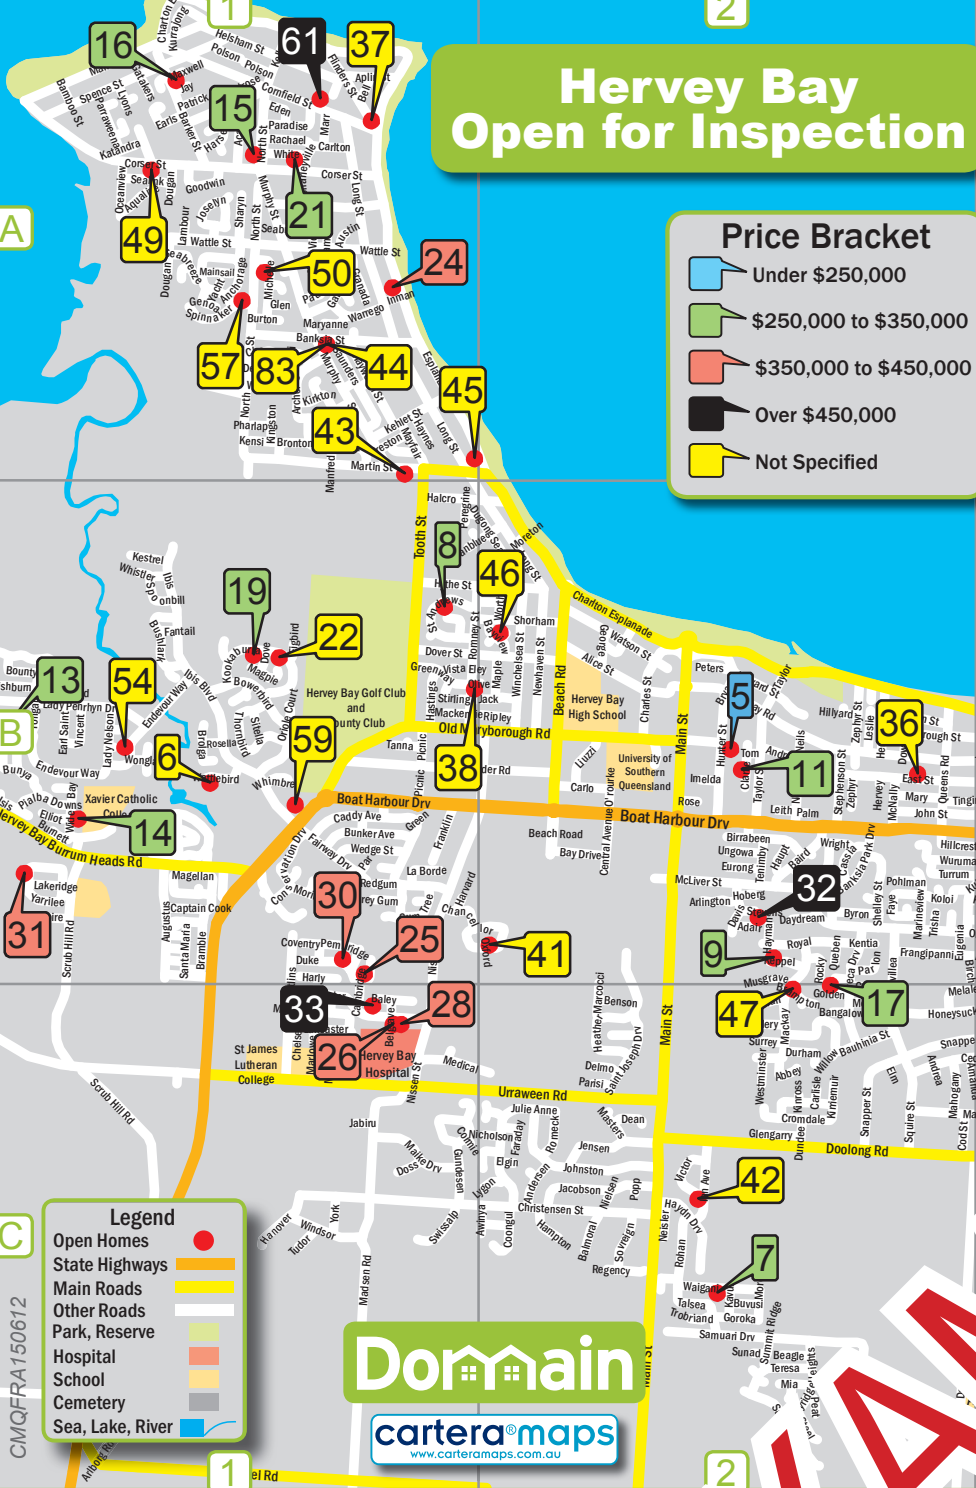

Hervey Bay Open for Inspection

Price Bracket

- Under $250,000
- $250,000 to $350,000
- $350,000 to $450,000
- Over $450,000
- Not Specified

Legend

- Open Homes
- State Highways
- Main Roads
- Other Roads
- Park, Reserve
- Hospital
- School
- Cemetery
- Sea, Lake, River

Domain
cartera maps
www.carteramaps.com.au

Instructions
Each number on the map indicates the location of an Open For Inspection. This number corresponds with the Open For Inspection list. Use the map to assist you to plan and navigate.

Flag	Grid	Price	Address	Agent

Hervey Bay

Friday 15 June				
1	B4	$285,000	318/569 Esplanade, Urraween	White HB
2	B3	$439,000	26 Ann St, Torquay	&Horne HB
Saturday 16 June				
3	B3	$130,000	18/383 Esplanade, Torquay	Raine&Horne HB
4	B3	$228,000	387 Boat Harbour Drive, Scarness	Ray White HB
5	B2	$239,000	8/26 Hunter St, Pialba	Raine&Horne HB
6	B1	$267,000	24 Wattlebird Lane, Eli Water	Ray White HB
7	C2	$276,000	24 Waigani Avenue, Kawungan	Ray White HB
8	B1	$290,000	18 St Andrews Drive, Pialba	Ray White HB
9	B2	$299,000	17 Keppel Ct, Kawungan	Raine&Horne HB
10	B4	$299,000	74 Hansen St, Urraween	Raine&Horne HB
11	B2	$305,000	17 Clarke Street, Pialba	RG Sprake HB
12	C3	$305,000	30 Conondale Ct, Torquay	Raine&Horne HB
13	B1	$305,000+	89 Endeavour Way, Eli Water	Ray White HB
14	B1	$305,000	21 Wide Bay Drive, Eli Water	Ray White HB
15	A1	$318,000	30 Acacia Street, Point Vernon	Ray White HB
16	A1	$320,000	3 Maxwell St, Point Vernon	RG Sprake HB
17	C2	$323,000	10 Phoenix Court, Kawungan	Ray White HB
18	B3	$325,000	53 Truro Street, Torquay	Ray White HB
19	B1	$329,000	40 Kookaburra Dr, Eli Water	Raine&Horne HB
20	B4	$330,000	Lot 2 Crystal Court, Urraween	Kerry Campbell
21	A1	$330,000	5 White Street, Point Vernon	Ray White HB
22	B1	$349,000	28 Kookaburra Drive, Eli Water	Ray White HB
23	B3	$355,000	236 Dayman Street, Torquay	RG Sprake HB
24	A1	$379,000	82 Long St, Point Vernon	RG Sprake HB
25	B1	Offers over $380,000	4 Rochester Ct, Urraween	Raine&Horne HB
26	C1	$395,000	18 Bayswater Drive, Urraween	RG Sprake HB
27	A4	Offers from $400,000	61 Northshore Ave, Toogoom	RG Sprake HB
28	C1	$405,000	14 Bayswater Dr, Urraween	Raine&Horne HB
29	B4	Cancelled		Raine&Horne HB
30	B1	$426,000	11 Pembroke Cct, Urraween	Raine&Horne HB
31	B1	$435,000	37 Yarrilee Cct, Dundowran Beach	Raine&Horne HB
32	B3	$439,000	26 Ann St, Torquay	Raine&Horne HB
33	B2	$465,000	9 Stevens Close, Kawungan	Ray White HB
34	C1	$489,000	2 Bayley Ct, Urraween	Raine&Horne HB
35	C3	$495,000	43 Senor Ave, Wondunna	Raine&Horne HB
36	B4	$540,000+	10 Park Street, Urraween	Ray White HB

Flag	Grid	Price	Address	Time	Agent

Hervey Bay